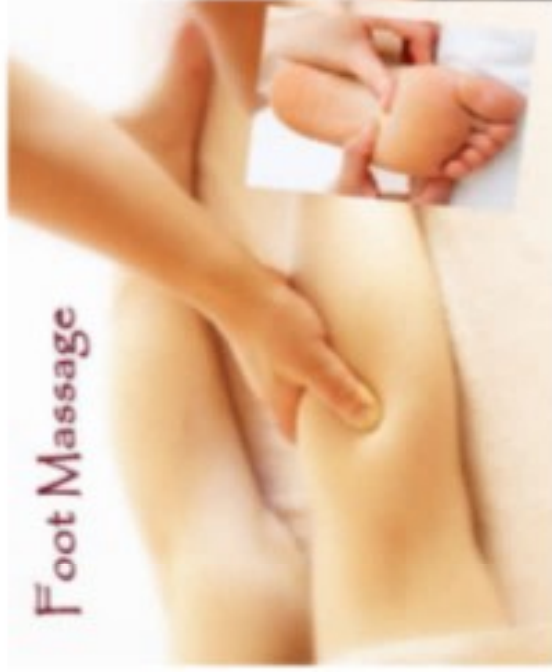

Azalea House Special Package #1

110 mins-----\$125.00

- 1. 10mins Herbal Medicine Soaking Foot**
- 2. 20 mins Foot Reflexology**
- 3. 50 mins Standard Deep Tissue Massage**
- 4. 30mins Dead Sea Salt Body Scrub**

1 hour 50 mins

****Trigger point and Acupressure or Sports Deep Massage charge extra \$20**

Azalea House Special Package #2

2hour10mins-----\$139.99

1. 10 mins Herbal Medicine Soaking Foot
2. 30 mins Foot Reflexology Massage
3. 60mins Standard Deep Tissue or Swedish Massage
4. 30mins Lavender Sugar Body Scrub

****Required Trigger point &Acupressure or Sports Deep Massage**

Charge Extra \$20

Azalea House Special Package #3

\$149.99 ----- 2Hours

1. 60mins Standard Deep Tissue Massage
2. 20mins Foot Reflexology Massage
3. 40mins Dead Sea Salt Body Scrub
+ Hydrating Facial Mask

****Trigger point and Acupressure or Sports Deep Massage charge extra \$20----
By Required**

Azalea House Special Package #4

2Hours 10mins -----\$159.99

- 1. 80mins Standard Deep Tissue or Swedish Massage with Hot Stone**
- 2. 20mins Foot Reflexology Massage**
- 3. 30mins Dead Sea Salt Body Treatment**